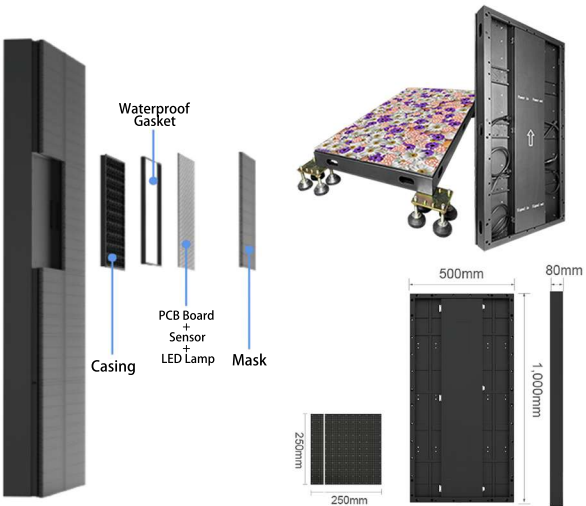

Mask Version Specs Sheet

Model No.	MA2.5	MA2.6	MA2.97	MA3.91	MA4.81	MA5.2
Pixel Pitch (mm)	2.5mm	2.6mm	2.97mm	3.91mm	4.81mm	5.2mm
Led Lamp	SMD1415	SMD1415	SMD1415	SMD1921	SMD1921	SMD1921
Pixel Density (dot/ m²)	160000	147456	112896	65536	43264	36864
Cabinet Resolution	200*200	192*192	168*168	128*128	104*104	96*96
Weight (Kg/ Cabinet)	12kg	12kg	12kg	12kg	12kg	12kg
Refresh Rate (Hz)	3840	3840	3840	3840	3840	3840
Brightness (cd/ m²)	800-1200nit					
Life span	≥ 100,000Hours					
Greyscale	14bit					
MAX Wattage (W/ m²)	800W					
Working Wattage (W/ m²)	300W					
IP Grade	IP67/IP54					
Input Voltage	AC100~240V 50/60Hz					
Module Size(mm)	250mm*250mm					
Cabinet Size (mm)	500mm*500mm*89mm					
Maintenance	Back					
Working Environment	Temperature -20~50℃