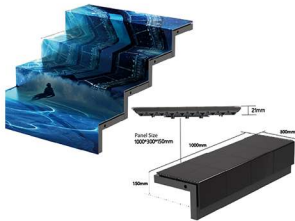

## LOB Version Specs Sheet

Model No.	LO1.25	LO1.5	LO1.95	LO2.6	LO2.97	LO3.91
Pixel Pitch (mm)	1.25mm	1.524mm	1.95mm	2.6mm	2.97mm	3.91mm
Led Lamp	SMD1010	SMD1212	SMD1515	SMD1515	SMD1515	SMD1921
Pixel Density (dot/ m <sup>2</sup> )	640000	430336	262144	147456	112896	65536
Cabinet Resolution	400*400	328*328	256*256	192*192	168*168	128*128
Weight (Kg/ Cabinet)	12kg	12kg	12kg	12kg	12kg	12kg
Refresh Rate (Hz)	3840	3840	3840	3840	3840	3840
Brightness (cd/ m <sup>2</sup> )	800-1200nit					
Life span	≥ 100,000Hours					
Greyscale	14bit					
MAX Wattage (W/ m <sup>2</sup> )	800W					
Working Wattage (W/ m <sup>2</sup> )	300W					
IP Grade	IP67/IP54					
Input Voltage	AC100~240V 50/60Hz					
Module Size(mm)	250mm*250mm					
Cabinet Size (mm)	500mm*500mm*89mm					
Maintenance	Back					
Working Environment	Temperature -20~50℃					

## Stair LED Display Specs Sheet

Model No.	ST2.97
Pixel Pitch (mm)	2.97mm
Led Lamp	SMD1515
Pixel Density (dot/ m <sup>2</sup> )	112896
Cabinet Resolution	168*168
Weight (Kg/ Cabinet)	12kg
Refresh Rate (Hz)	3840
Brightness (cd/ m <sup>2</sup> )	800-1200nit
Life span	≥ 100,000Hours
Greyscale	14bit
MAX Wattage (W/ m <sup>2</sup> )	800W
Working Wattage (W/ m <sup>2</sup> )	300W
IP Grade	IP67/IP54
Input Voltage	AC100~240V 50/60Hz
Module Size(mm)	250mm*250mm
Cabinet Size (mm)	1000mm*300mm*66mm / 1000*150mm*66mm
Maintenance	Back
Working Environment	Temperature -20~50℃