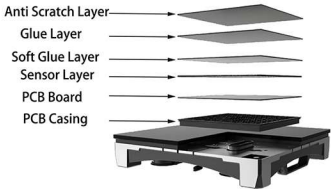

**Floor LED Display**  
**Built in interactive sensor**

## LOB Version Specs Sheet

Model No.	LO1.25	LO1.5	LO1.95	LO2.6	LO2.97	LO3.91
Pixel Pitch (mm)	1.25mm	1.524mm	1.95mm	2.6mm	2.97mm	3.91mm
Led Lamp	SMD1010	SMD1212	SMD1515	SMD1515	SMD1515	SMD1921
Pixel Density (dot/ m <sup>2</sup> )	640000	430336	262144	147456	112896	65536
Cabinet Resolution	400*400	328*328	256*256	192*192	168*168	128*128
Weight (Kg/ Cabinet)	12kg	12kg	12kg	12kg	12kg	12kg
Refresh Rate (Hz)	3840	3840	3840	3840	3840	3840
Brightness (cd/ m <sup>2</sup> )	800-1200nit					
Life span	≥ 100,000Hours					
Greyscale	14bit					
MAX Wattage (W/ m <sup>2</sup> )	800W					
Working Wattage (W/ m <sup>2</sup> )	300W					
IP Grade	IP67/IP54					
Input Voltage	AC100~240V 50/60Hz					
Module Size(mm)	250mm*250mm					
Cabinet Size (mm)	500mm*500mm*89mm					
Maintenance	Back					
Working Environment	Temperature -20~50℃					

## Stair LED Display Specs Sheet

Model No.	ST2.97
Pixel Pitch (mm)	2.97mm
Led Lamp	SMD1515
Pixel Density (dot/ m <sup>2</sup> )	112896
Cabinet Resolution	168*168
Weight (Kg/ Cabinet)	12kg
Refresh Rate (Hz)	3840
Brightness (cd/ m <sup>2</sup> )	800-1200nit
Life span	≥ 100,000Hours
Greyscale	14bit
MAX Wattage (W/ m <sup>2</sup> )	800W
Working Wattage (W/ m <sup>2</sup> )	300W
IP Grade	IP67/IP54
Input Voltage	AC100~240V 50/60Hz
Module Size(mm)	250mm*250mm
Cabinet Size (mm)	1000mm*300mm*66mm / 1000*150mm*66mm
Maintenance	Back
Working Environment	Temperature -20~50℃