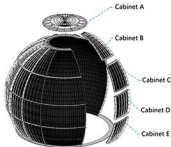

LED Sphere Series

Indoor and Outdoor Available
360° Unique Viewing experience

LED Sphere Specs

Sphere Ball LED screen Specs				
Pixel pitch(mm)	2mm	2.5mm	3mm	4mm
LED Lamp	RGB SMD	RGB SMD	RGB SMD	RGB SMD
LED Package	SMD1515	SMD2121	SMD2121	SMD2121
IC Chip	MBI5124	MBI5124	MBI5124	MBI5124
Scan rate	27	27	27	27
Working environment	Indoor/Outdoor			
Diameter(m)	1.2m	1.2m	1.6m	2m
Sphere ball module A	1pcs	1pcs	1pcs	1pcs
Sphere ball module B	25pcs	50pcs	50pcs	50pcs
Sphere ball module C	25pcs	50pcs	50pcs	50pcs
Brightness(nits)	600-800nits			
Total resolution	1002314	638700	202000	1637850
Weight(kg)	100Kg	100Kg	180kg	400kg
Greyscale	14bit			
Refresh Rate	3840Hz			
Control system	Mooncell			