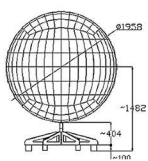

LED Sphere Series

Indoor and Outdoor Available
360° Unique Viewing experience

LED Sphere Specs

Sphere Ball LED screen Specs				
Pixel pitch(mm)	2mm	2.5mm	3mm	4mm
LED Lamp	RGB SMD	RGB SMD	RGB SMD	RGB SMD
LED Package	SMD1515	SMD2121	SMD2121	SMD2121
IC Chip	MBI5124	MBI5124	MBI5124	MBI5124
Scan rate	27	27	27	27
Working environment	Indoor/Outdoor			
Diameter(m)	1.2m	1.2m	1.6m	2m
Sphere ball module A	1pcs	1pcs	1pcs	1pcs
Sphere ball module B	25pcs	50pcs	50pcs	50pcs
Sphere ball module C	25pcs	50pcs	50pcs	50pcs
Brightness(nits)	600-800nits			
Total resolution	1002314	638700	202000	1637850
Weight(kg)	100Kg	100Kg	180kg	400kg
Greyscale	14bit			
Refresh Rate	3840Hz			
Control system	Mooncell			